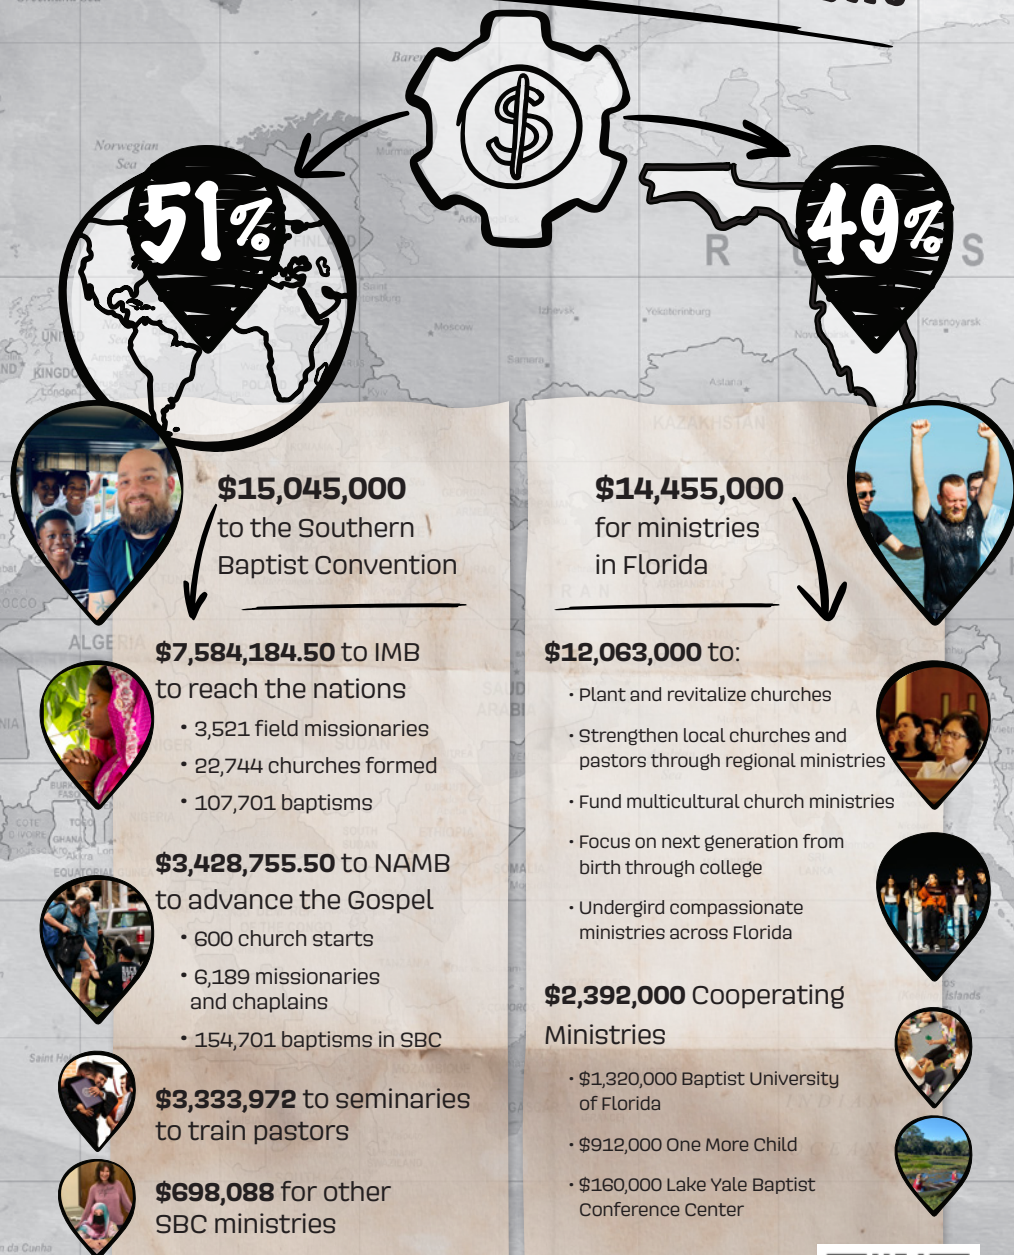

Propelling Missions